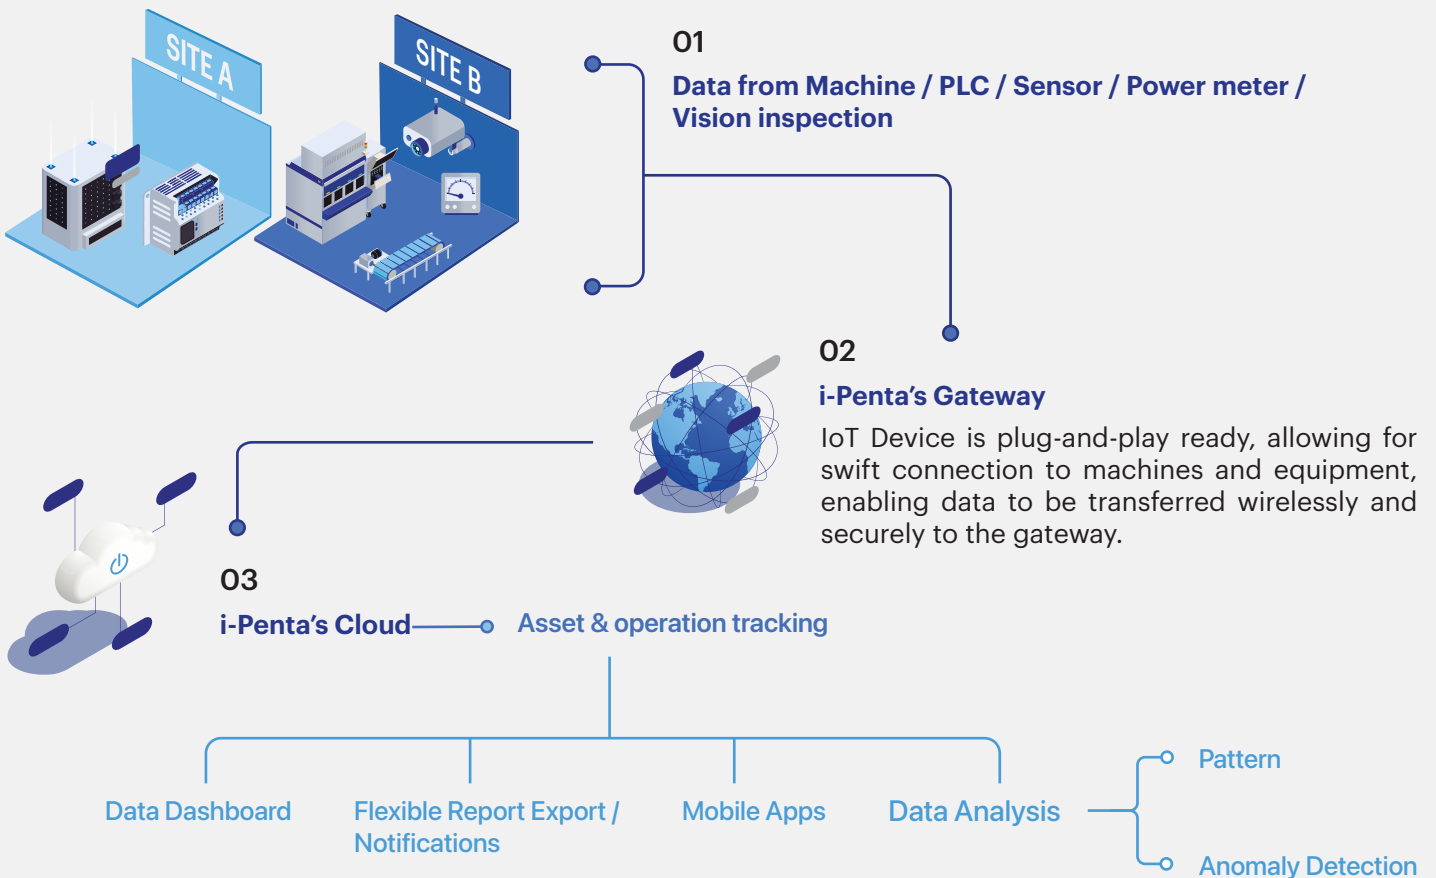

Your **Transformation** Is Our **Pride**
www.wtech.software

i-Penta
IIoT Solution **by W Tech**

End-To-End IIoT Solution

Kickstart your **INDUSTRY 4.0** journey with i-Penta. With our IIoT solution, you can start integrating your machines and evolve into digital transformation to attain the IR4.0 status.

COMMON MANUFACTURING CHALLENGES

TRANSFORMATION PROCESS

BENEFITS OF i-PENTA

Remote monitoring

- Keep track of data
- Save your travel time
- Reduce unexpected downtime

Improve decision making

- Make better use of resources
- Prevent mistakes & risks
- Enhance the quality of decisions

Easier management & understanding of data

- Optimise your working time
- Smoother work performance

Optimise and improve your experience

- Increase revenue
- Reduce the number of steps

SOFTWARE FEATURES

Real-time Dashboard

User Access Management

Mobile Apps

OEE Monitoring

Customised Automation System Design

Machine-To-Machine Communication (M2M)

Deep Dive Machine View

Data-Driven Optimisation

WHAT MAKES US DIFFERENT?