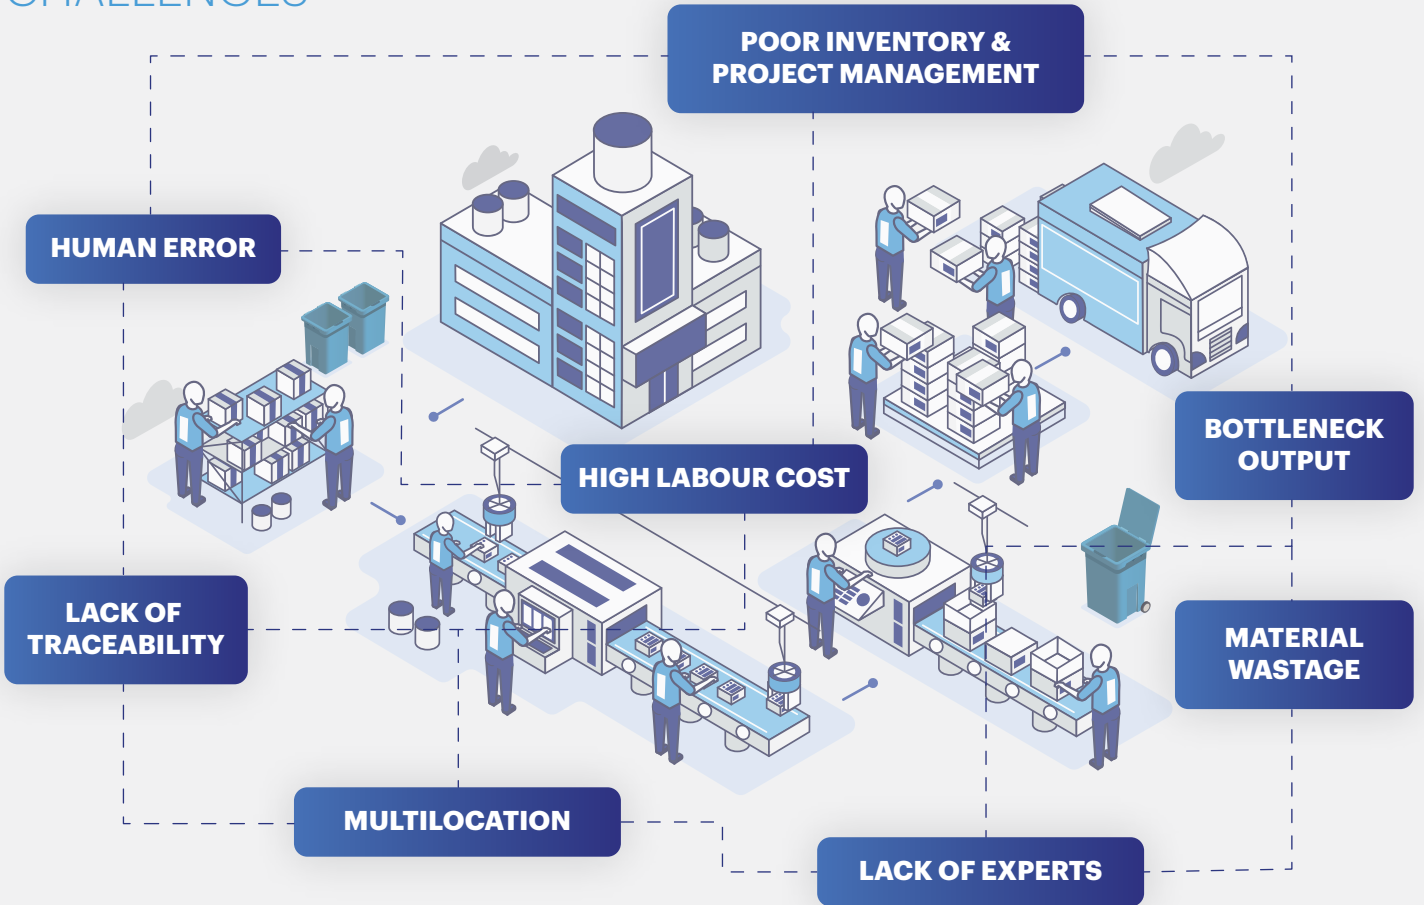

Your **Transformation** Is Our **Pride**
www.wtech.software

i-Penta
IIoT Solution **by W Tech**

End-To-End IIoT Solution

Kickstart your **INDUSTRY 4.0** journey with i-Penta. With our IIoT solution, you can start integrating your machines and evolve into digital transformation to attain the IR4.0 status.

COMMON MANUFACTURING CHALLENGES

TRANSFORMATION PROCESS

BENEFITS OF i-PENTA

Remote monitoring

- Keep track of data
- Save your travel time
- Reduce unexpected downtime

Improve decision making

- Make better use of resources
- Prevent mistakes & risks
- Enhance the quality of decisions

Easier management & understanding of data

- Optimise your working time
- Smoother work performance

Optimise and improve your experience

- Increase revenue
- Reduce the number of steps

SOFTWARE FEATURES

Real-time Dashboard